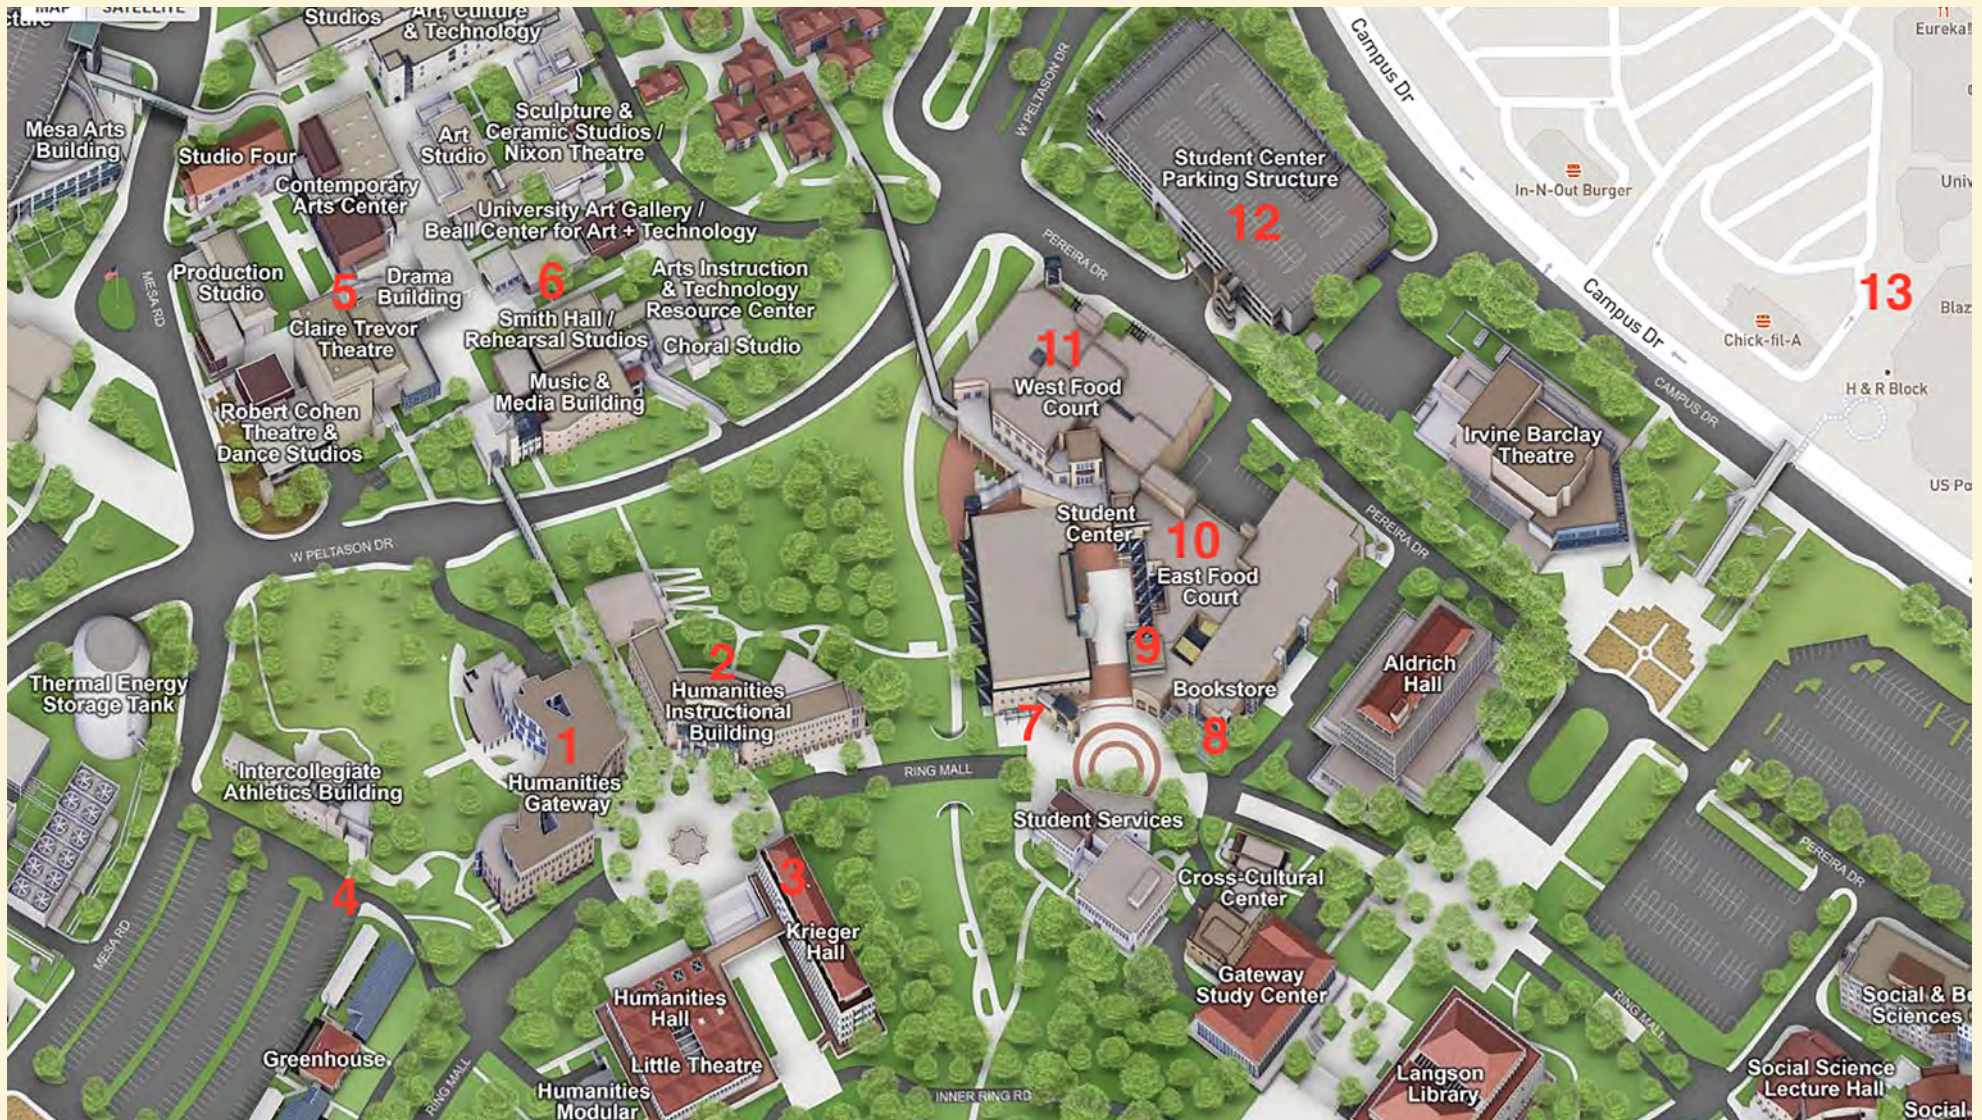

Legends

- | | |
|--|--|
| <ol style="list-style-type: none"> 1. Registration 2. Humanities Gateway (HG) 1030 / Exhibition Room 3. Central Refreshments Station 4. McCormick Screening Room 5. Restrooms | <ol style="list-style-type: none"> 6. Humanities Instructional Building (HIB) 100 7. Shuttles Pick-up & Drop-off Zone 8. Zot n Go (Convenience Store) 9. Starbucks 10. ATMs 11. UCI Food Courts : Anthill Pub & Grill; Subway; Wendy's
Panda Express; Wahoo's; Bene Pasta & Salads |
|--|--|

Legends

- 1- Humanities Gateway
- 2- Humanities Instructional Building
- 3- Krieger Hall
- 4- Shuttles Pick-up & Drop-off Zone
- 5- Claire Trevor Theatre
- 6- Winfred Smith Hall
- 7- Zot n Go (Convenience Store)

- 8- Starbucks
- 9- ATMs
- 10- East Food Court
- 11- West Food Court
- 12- Student Center Parking Structure
- 13- University Town Center (UTC) Shopping Center and Restaurants: Eureka; Luna Grill; Chipotle; In-n-Out; Gogi Chick-fil-A; Tender Greens; Blaze Pizza; Spoleto; DelSushi Mendocino; Temakira; Slapfish; Le Diplomate Café.